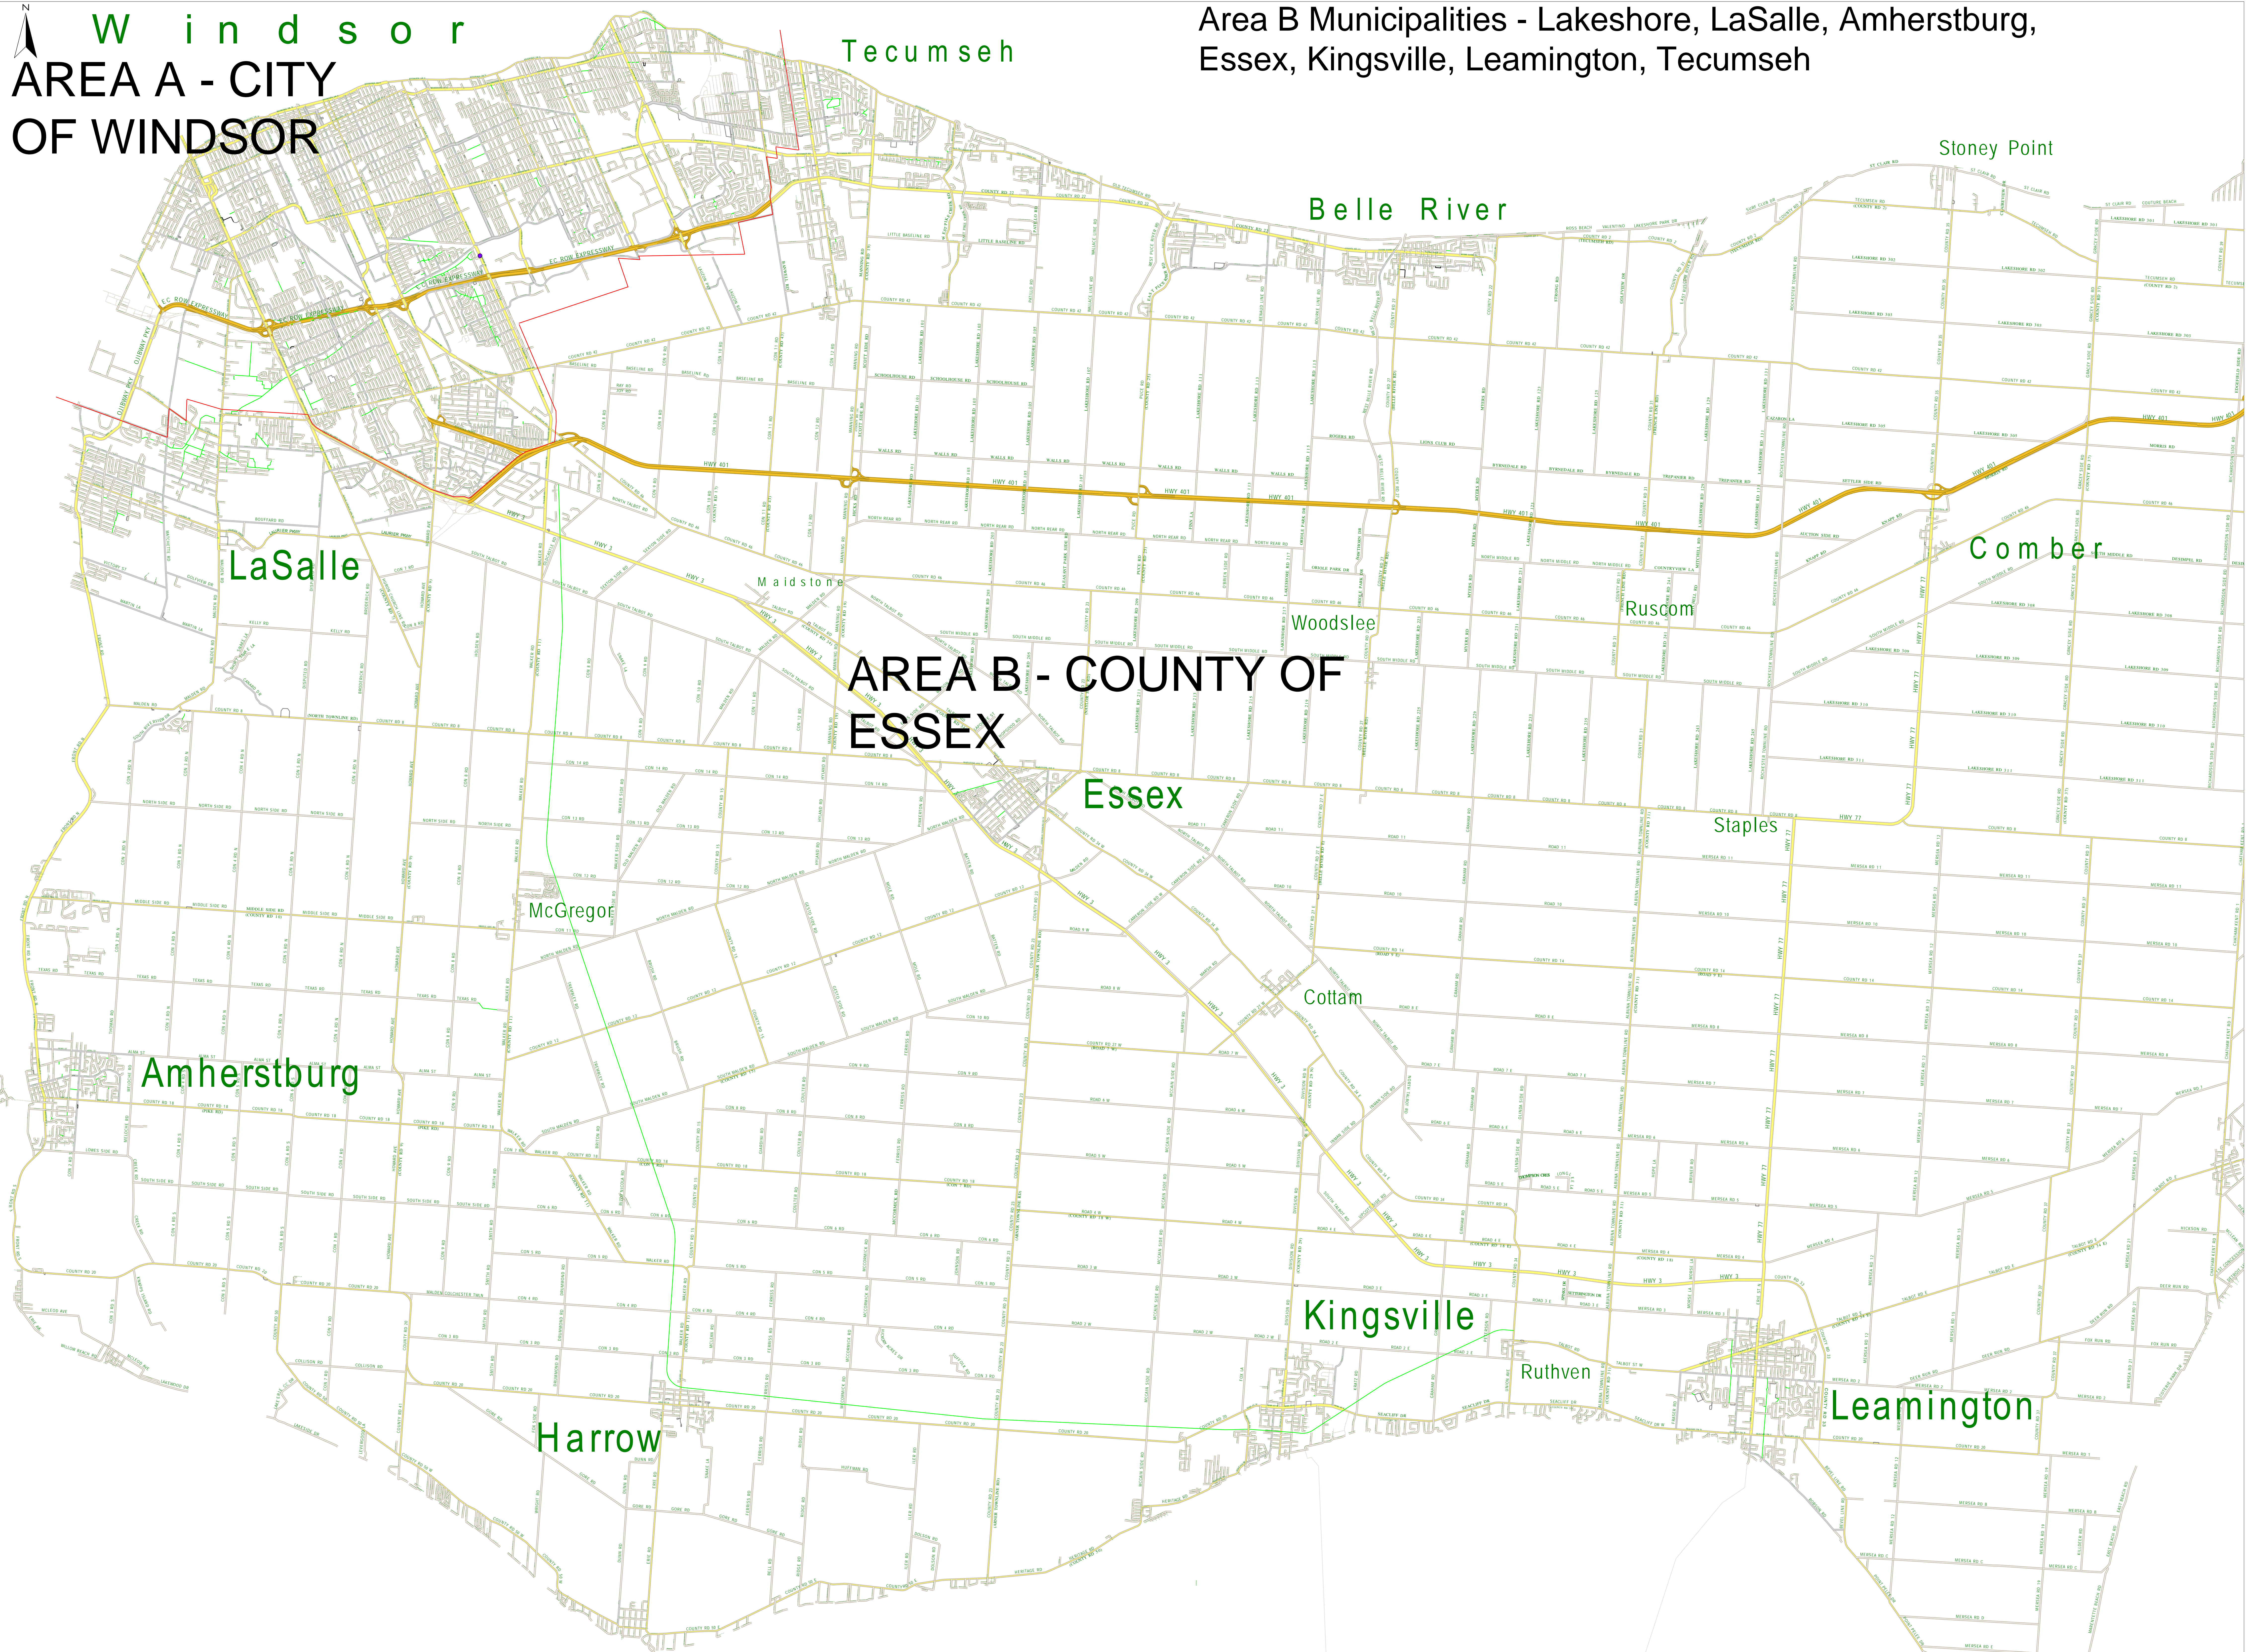

Windsor
AREA A - CITY
OF WINDSOR

Inclement Weather Zones

Area B Municipalities - Lakeshore, LaSalle, Amherstburg,
Essex, Kingsville, Leamington, Tecumseh

AREA B - COUNTY OF
ESSEX